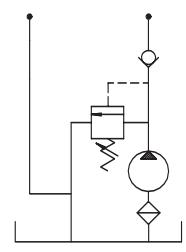

KC07

RELIEF & CHECK VALVE KIT

Kit includes 4 color-coded relief springs as follows: Blue (300-599 PSI) [20.7-41.3 Bar], Green (600-1299 PSI)[41.4-89.6 Bar], Red (1300-1999 PSI)[89.6-137.8 Bar], Black (2000-4199 PSI) [137.9-289.5 Bar].

Optional: (4200-5000 PSI) [289.6-345 Bar] Relief valve kit available, order part no. K-175.

Optional: Order JF-0048 spring locator when using the blue (300-599 PSI) [20.7-41.3 Bar] spring.