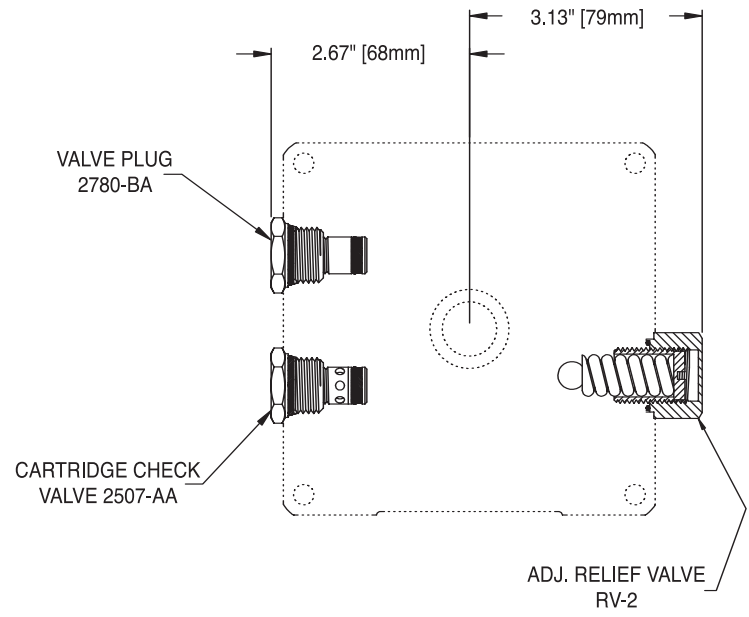

KC07

RELIEF & CHECK VALVE KIT

Kit includes 4 color-coded relief springs as follows: Blue (300-599 PSI) [20.7-41.3 Bar], Green (600-1299 PSI)[41.4-89.6 Bar], Red (1300-1999 PSI)[89.6-137.8 Bar], Black (2000-4199 PSI) [137.9-289.5 Bar].

Optional: (4200-5000 PSI) [289.6-345 Bar] Relief valve kit available, order part no. K-175.

Optional: Order JF-0048 spring locator when using the blue (300-599 PSI) [20.7-41.3 Bar] spring.