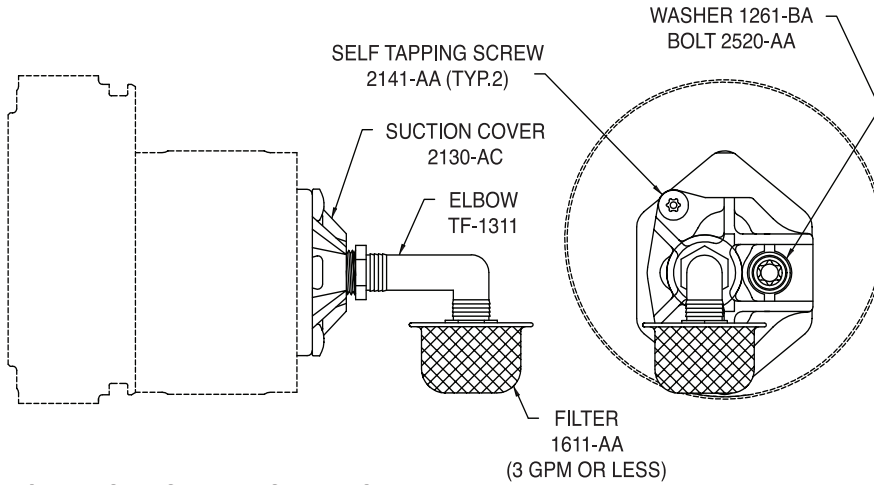

PLUMBING KIT

HORIZONTALLY MOUNTED UNITS

HORIZONTAL MOUNTING

SIDE HORIZONTAL MOUNTING

Parts may be assembled in either orientation depending on mounting of power unit.

For flows over 3 GPM use 1413-AA large filter.