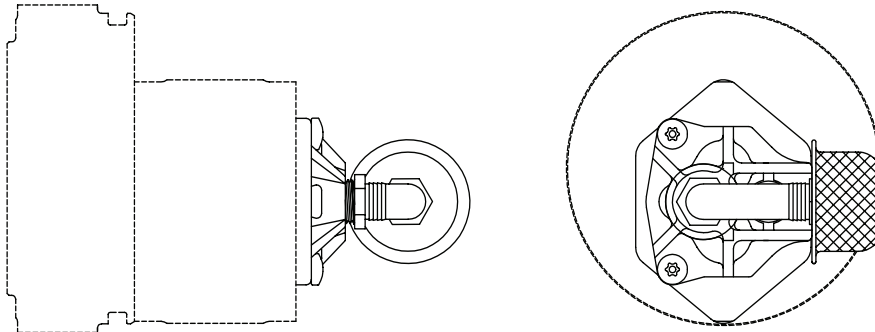

PLUMBING KIT

HORIZONTALLY MOUNTED UNITS

HORIZONTAL MOUNTING

SIDE HORIZONTAL MOUNTING

Parts may be assembled in either orientation depending on mounting of power unit.

For flows over 3 GPM use 1413-AA large filter.